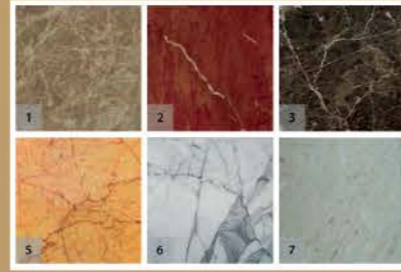

Material Supply

- Marble
- Granite
- Travertine
- Quartz
- Onyx